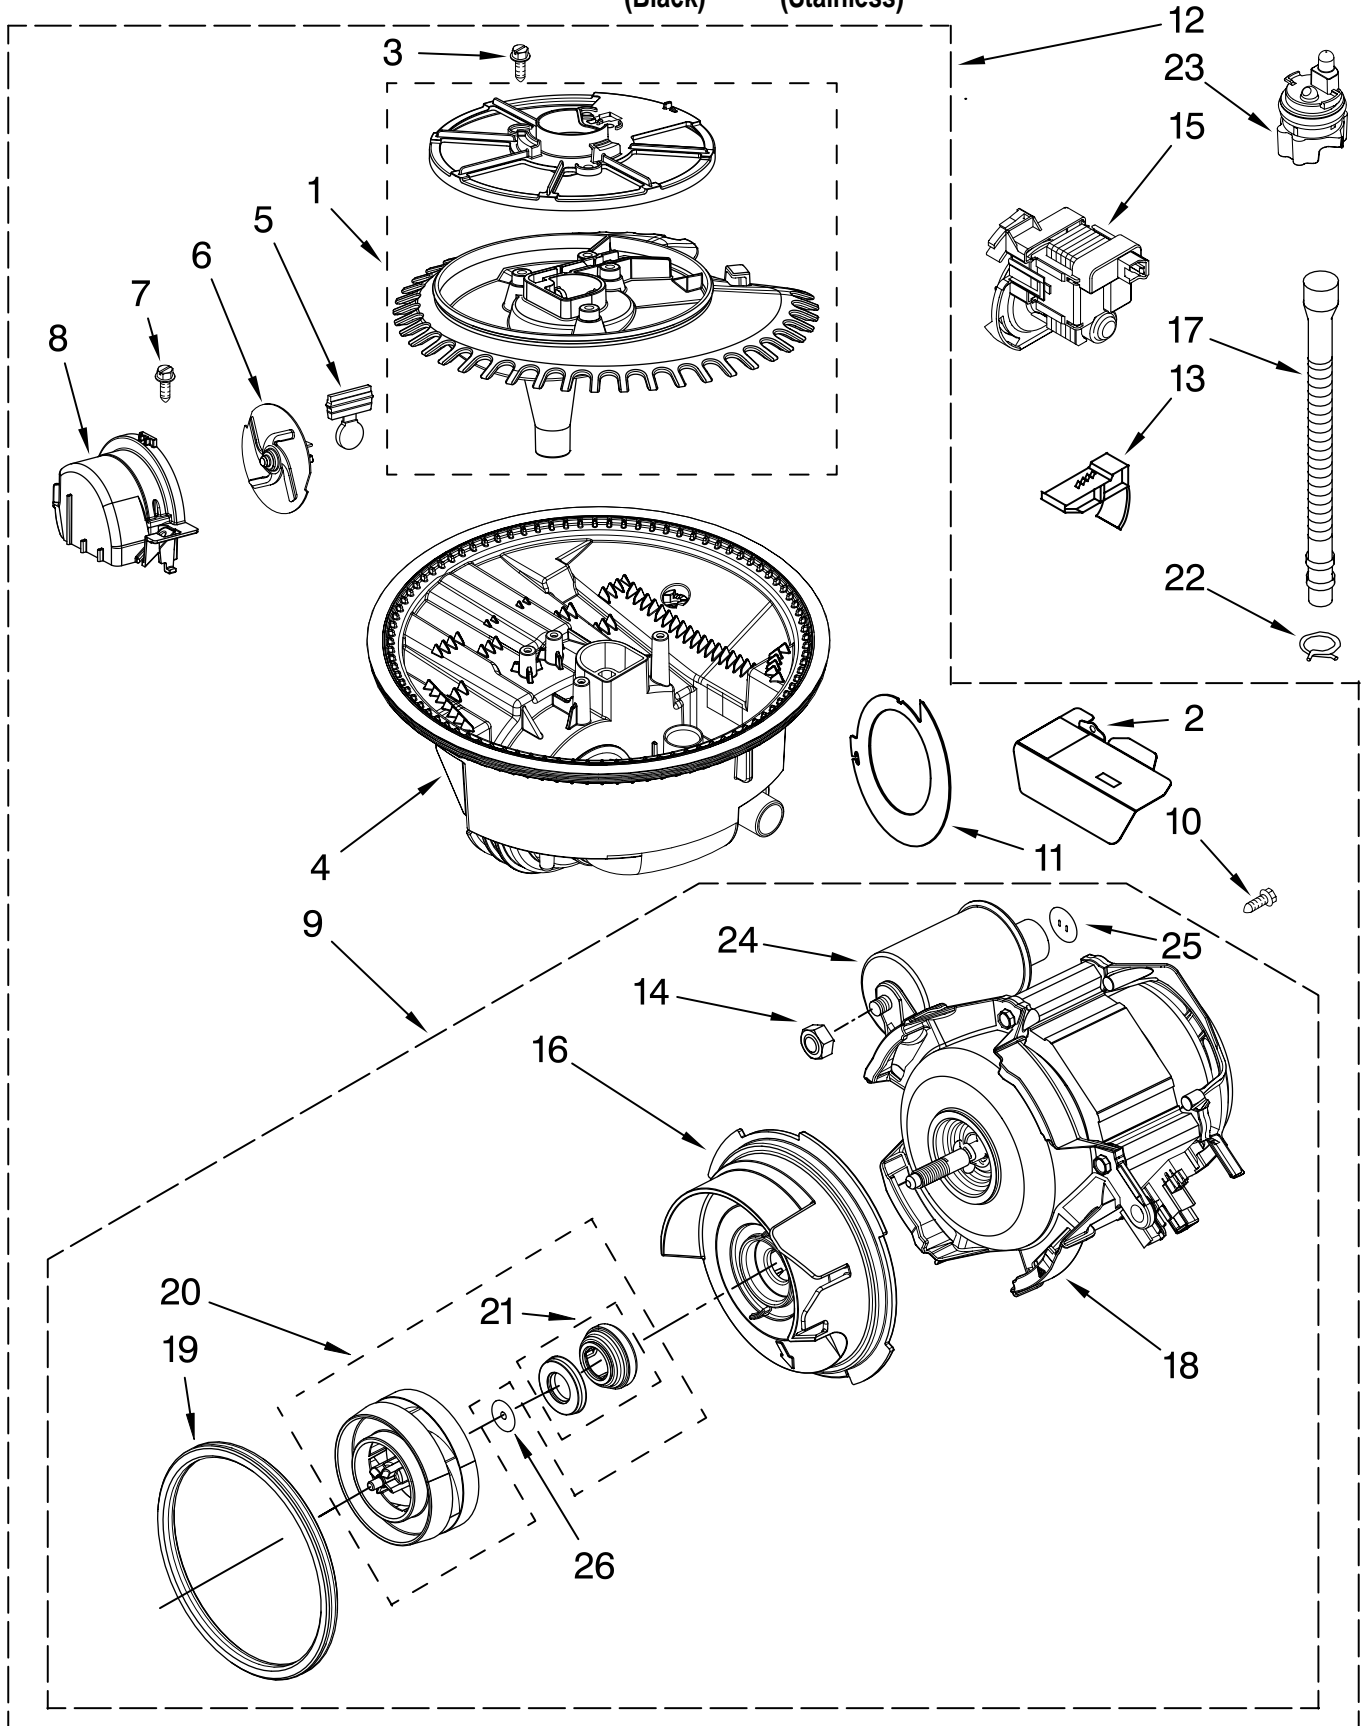

PUMP AND MOTOR PARTS

For Models: KUDC03ITBL3, KUDC03ITBS3

(Black)

(Stainless)

FOR ORDERING INFORMATION REFER TO PARTS PRICE LIST

PUMP AND MOTOR PARTS

For Models: KUDC03ITBL3, KUDC03ITBS3

(Black) (Stainless)

<u>Illus.</u> <u>No.</u>	<u>Part</u> <u>No.</u>	<u>DESCRIPTION</u>
1	8534952	Accumulator Assy
2	8283527	Shield, Motor
3	3400069	Screw
4	8572618	Sump With Seal
5	8268375	Check Valve, Sump
6	W10083957	Chopper Assembly
7	9741232	Screw
8	8531857	Protector, Inlet
9	8535760	Motor Assembly
10	3400217	Screw
11	W10084567	Screen, Separation
12	W10084107	Sump & Motor Assembly (Includes Item 13)
13	8269524	Tab, Sump
14	8533949	Nut
15	661662	Pump, Drain
16	8531019	Volute, Back (Also Order Items 21 & 26)
17	8269144	Hose, Drain
18	8535759	Motor
19	8268397	Seal, Volute
20	8531017	Impeller Kit (Also Order Item 26)
21	8268403	Face Seal Assembly (Also Order Item 26)
22	356138	Clamp, Hose
23	W10134016	Optical Water Indicator
24	8535474	Capacitor
25	8534946	Shield, Capacitor
26	8531018	Washer

FOR ORDERING INFORMATION REFER TO PARTS PRICE LIST